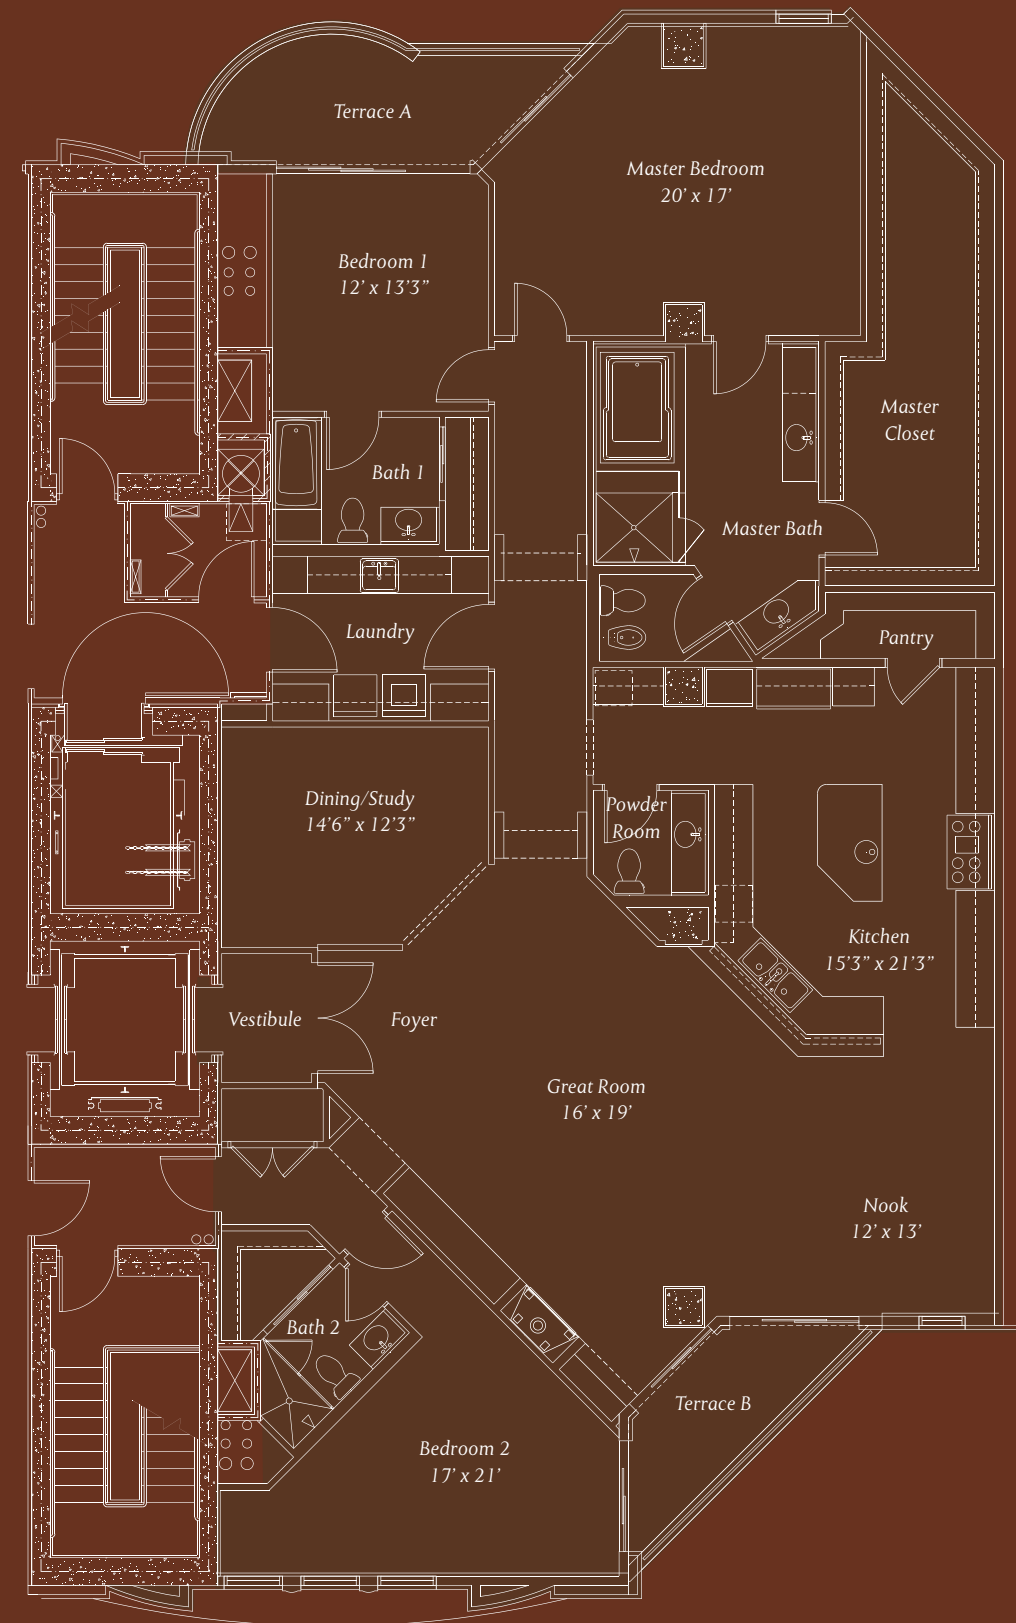

UNIT E1

2 bedrooms
2.5 bathrooms
Enclosed Area: 2,638 Sq. Ft.
Terrace Area: 237 Sq. Ft.*
Total Area: 2,875 Sq. Ft.
**Terrace configurations and sizes vary by floor*

Plan not to scale.

UNIT E

3 bedrooms
3.5 bathrooms
Enclosed Area: 3,100 Sq. Ft.
Terrace Area: 205 Sq. Ft.*
Total Area: 3,305 Sq. Ft.
**Terrace configurations and sizes vary by floor*

Plan not to scale.