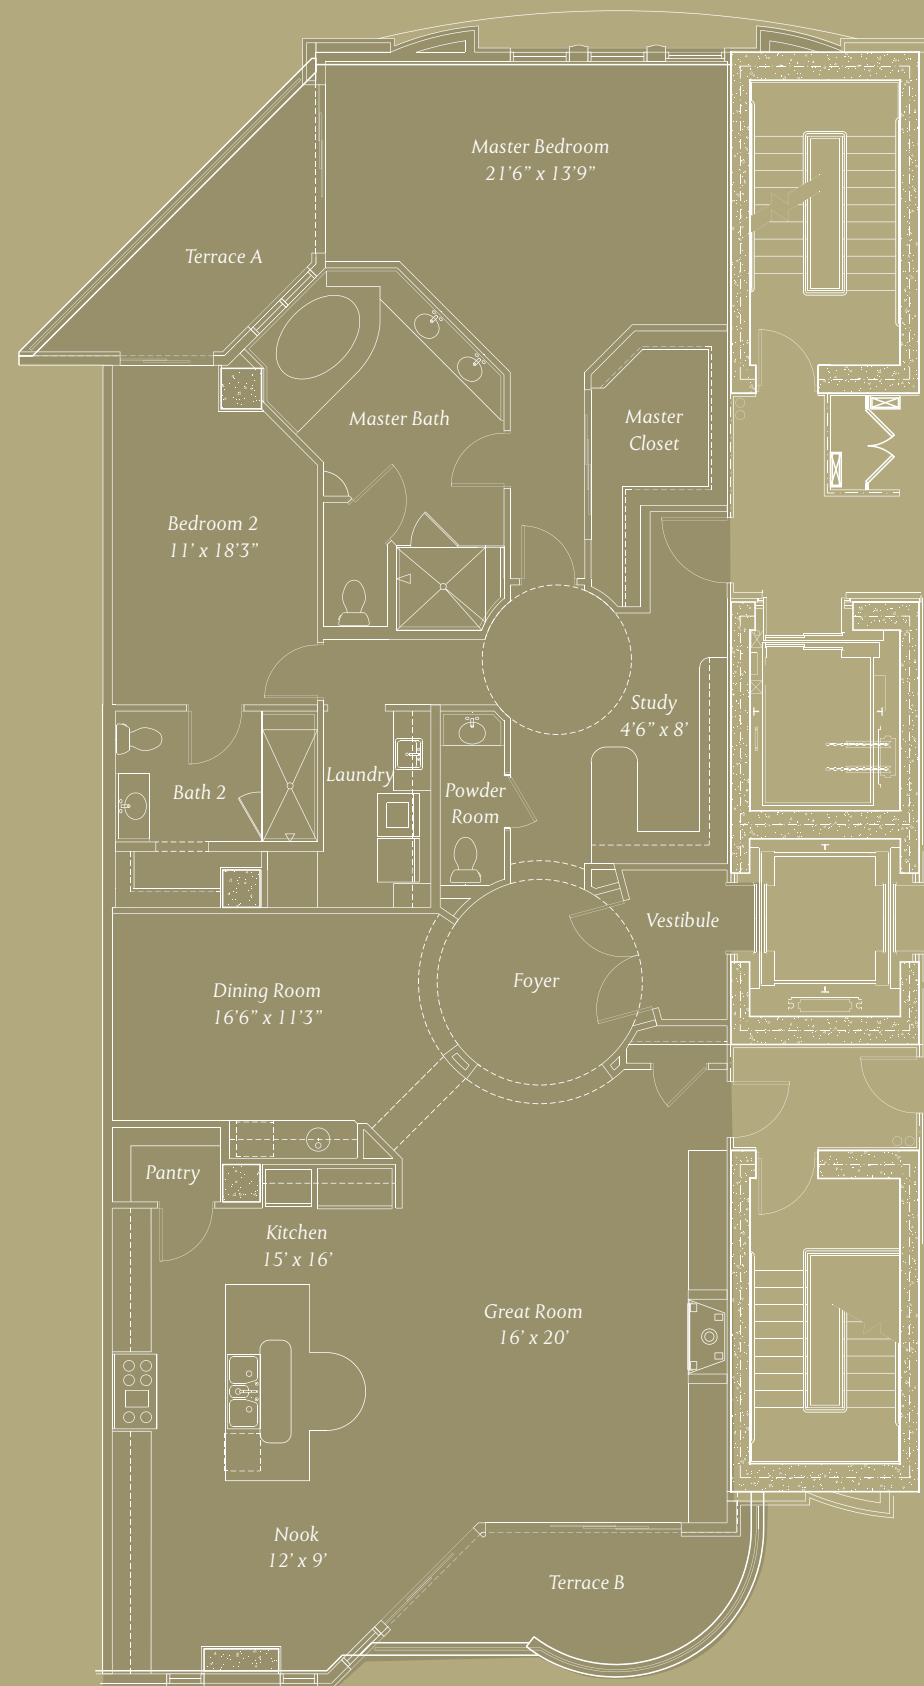

UNIT E1

2 bedrooms
2.5 bathrooms
Enclosed Area: 2,638 Sq. Ft.
Terrace Area: 237 Sq. Ft.*
Total Area: 2,875 Sq. Ft.
**Terrace configurations and sizes vary by floor*

Plan not to scale.

UNIT E

3 bedrooms
3.5 bathrooms
Enclosed Area: 3,100 Sq. Ft.
Terrace Area: 205 Sq. Ft.*
Total Area: 3,305 Sq. Ft.
**Terrace configurations and sizes vary by floor*

Plan not to scale.